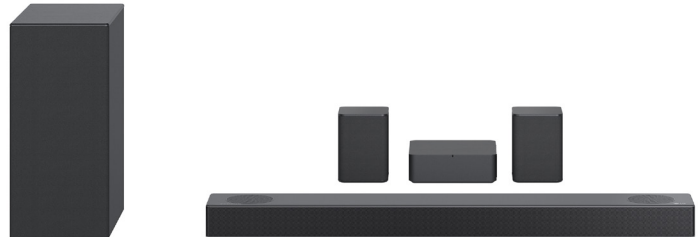

S75QR

LG S75QR 5.1.2 ch High Res Audio Sound Bar with Dolby Atmos and Surround Speakers

5.1.2 ch

520W Total Output Power

Dolby Atmos & DTS:X

Meridian Audio Technology

High Resolution Audio 24bit/96kHz

4K Passthrough (HDCP 2.3)

HDMI eARC

Dolby Vision & HDR10 Passthrough

TV Sound Mode Share

Surround Sound Expansion (SPK8-S Rear Kit Included)

PRODUCT HIGHLIGHTS

Dolby Atmos	Yes
DTS:X	Yes
High Resolution Audio	Up to 24bit/96kHz
24-bit Upsampling	Yes
4K Passthrough (HDCP 2.3)	Yes
Bluetooth Streaming	Yes (4.2)
Meridian Audio Technology	Yes
Surround Sound Expansion	Yes
USB Playback	Yes
Dolby Vision & HDR10 Passthrough	Yes
Sound Bar Mode Control	Yes
TV Sound Mode Share	Yes

GENERAL

Channels	5.1.2 ch
Total Power	520W
Number of Speaker Units	10

CONVENIENCE

TV Remote Compatibility	Yes
Smartphone Remote App (iOS/Android)	iOS / Android OS
Smartphone Music File Playback	Yes (Bluetooth)
Auto Volume Leveler	Yes (In App)
HDMI Audio Return Channel (ARC)	Yes
HDMI Audio Return Channel (eARC)	Yes
Dynamic Range Control	Yes (In App)
LCD Display	Yes
LCD Display Auto-Dimmer	Yes
Auto Power (On/Off) Remote / App	Yes / Yes
Auto Power (On/Off) Bluetooth (LG TV) / Optical	Yes / Yes
Customize EQ Remote / App	Yes / Yes
Night Time Mode (On/Off) Remote / App	Yes / Yes
Surround (On / Off) Remote / App	Yes / Yes
USB Host / Charge	Yes / No
LG Sound Mode Share	Yes

SOUND MODES

AI SOUND PRO	Yes
Standard	Yes
Music	Yes (with Meridian)
Cinema	Yes
Clear Voice	Yes
Bass Blast	Yes
Bass Blast +	Yes
Sports	Yes
Game	Yes
DTS:X	Yes
Dolby Atmos	Yes

AUDIO FORMAT

LPCM	Yes
Dolby Atmos®	Yes
Dolby TrueHD	Yes
Dolby Digital Plus	Yes
Dolby Digital	Yes
DTS Digital Surround	Yes
DTS-HD Master Audio	Yes
DTS-HD High Resolution	Yes
DTS:X	Yes
FLAC C4A / USB	No / Yes
OGG C4A / USB	No / Yes
WAV C4A / USB	No / Yes
MP3 C4A / USB	No / Yes
WMA C4A / USB	No / Yes
AAC C4A / USB	No / Yes
AAC / AAC+	Yes / Yes